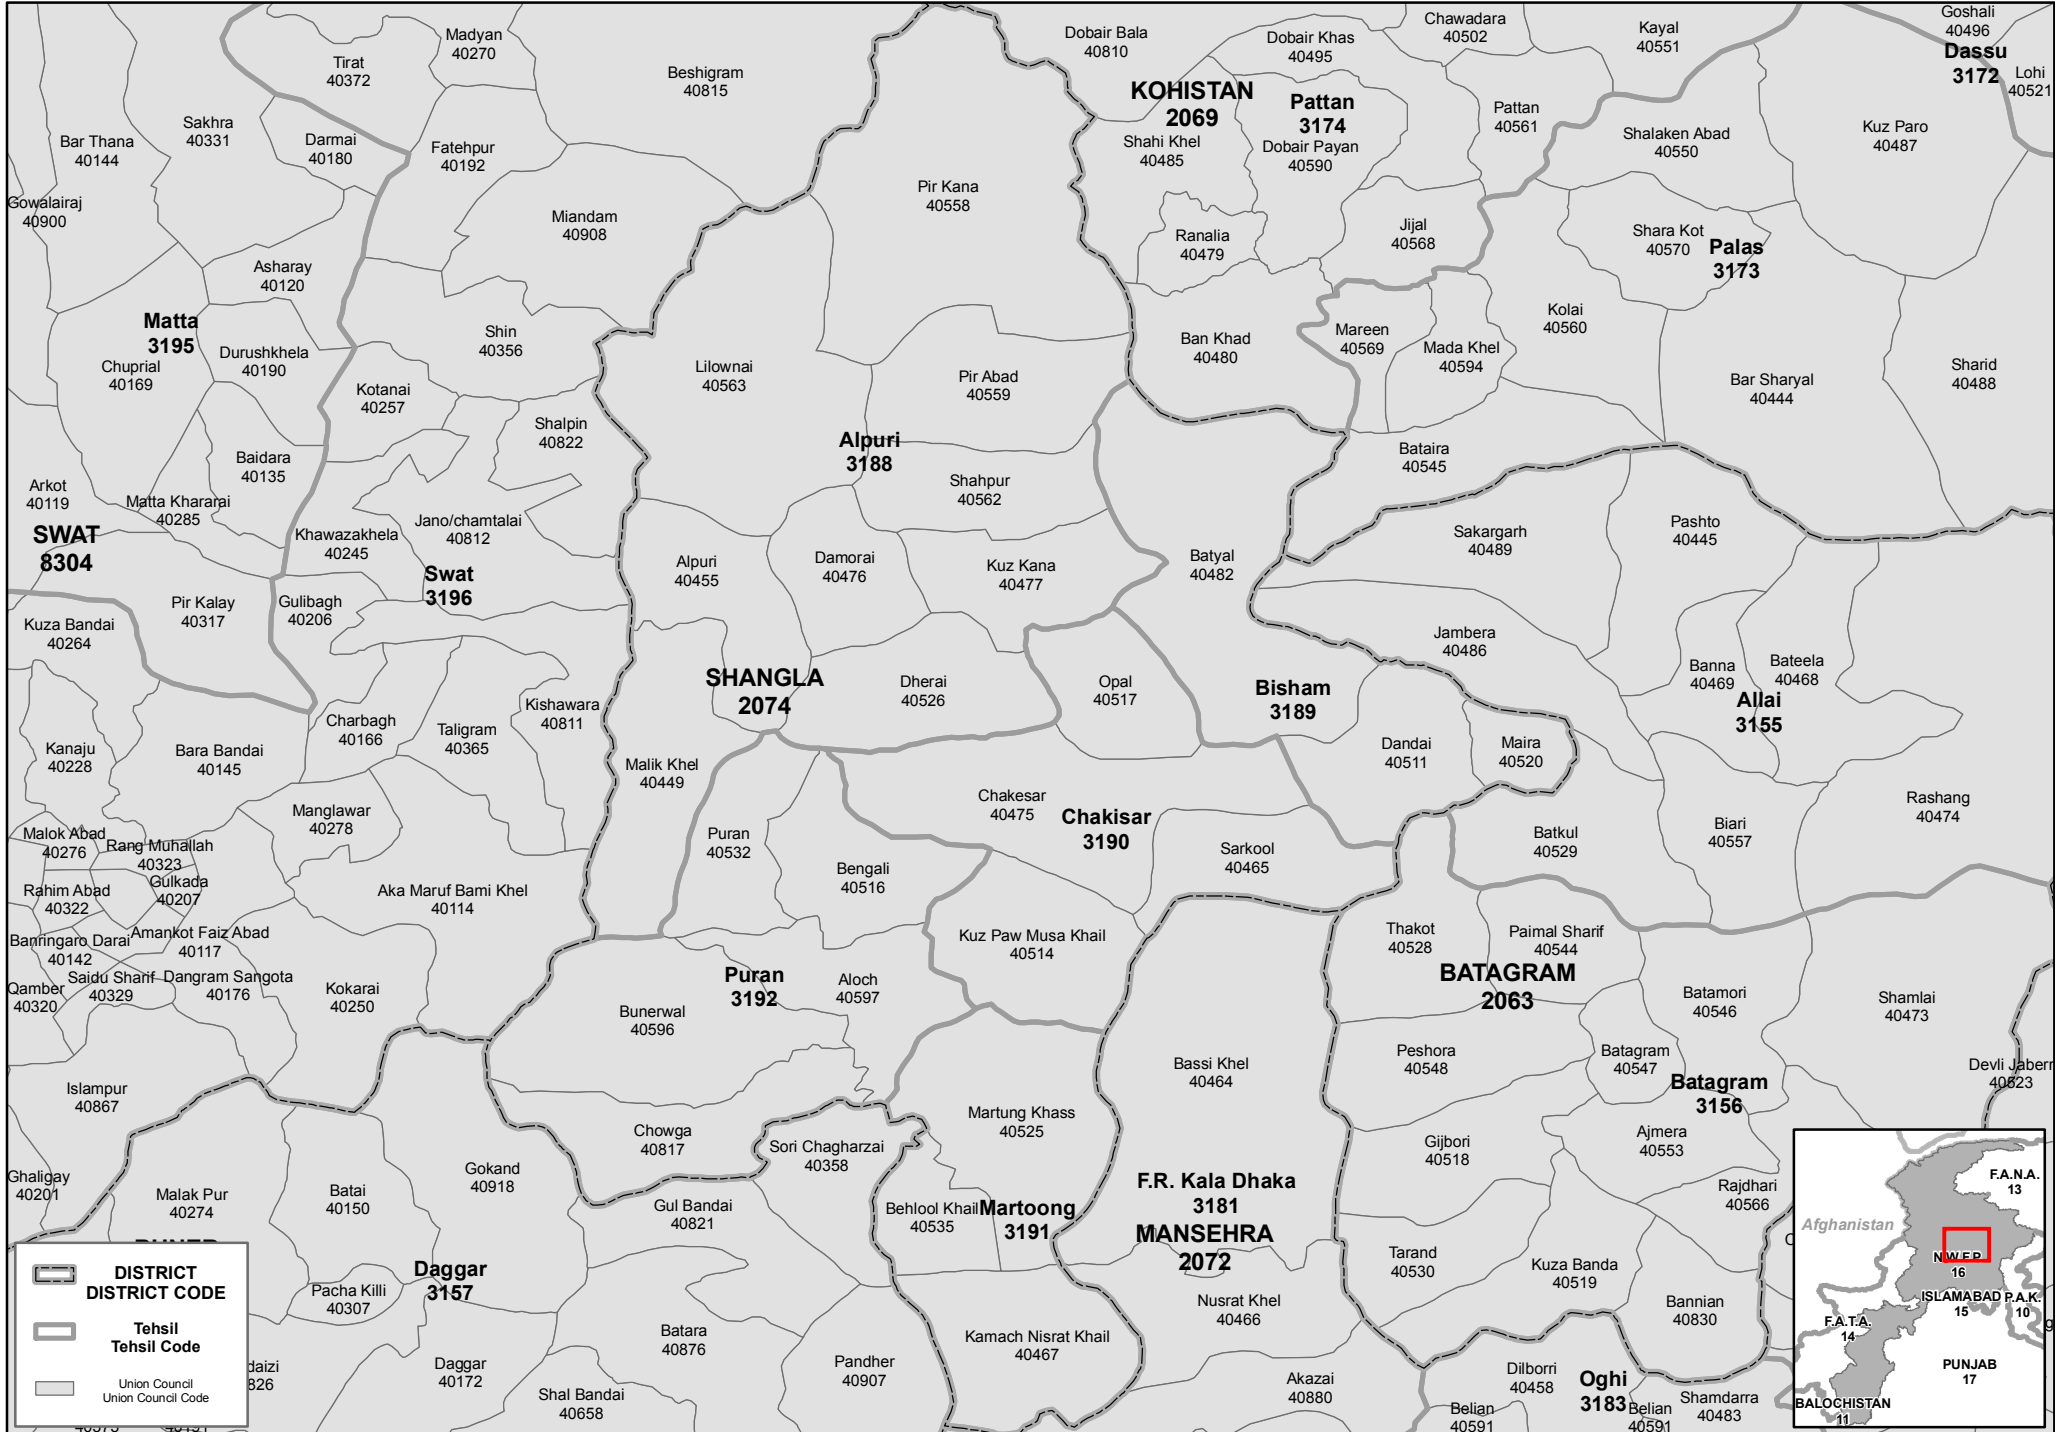

**Pakistan: North West Frontier Province
District, Tehsil and Union Code Reference Map
SHANGLA**

DISTRICT
DISTRICT CODE

Tehsil
Tehsil Code

Union Council
Union Council Code