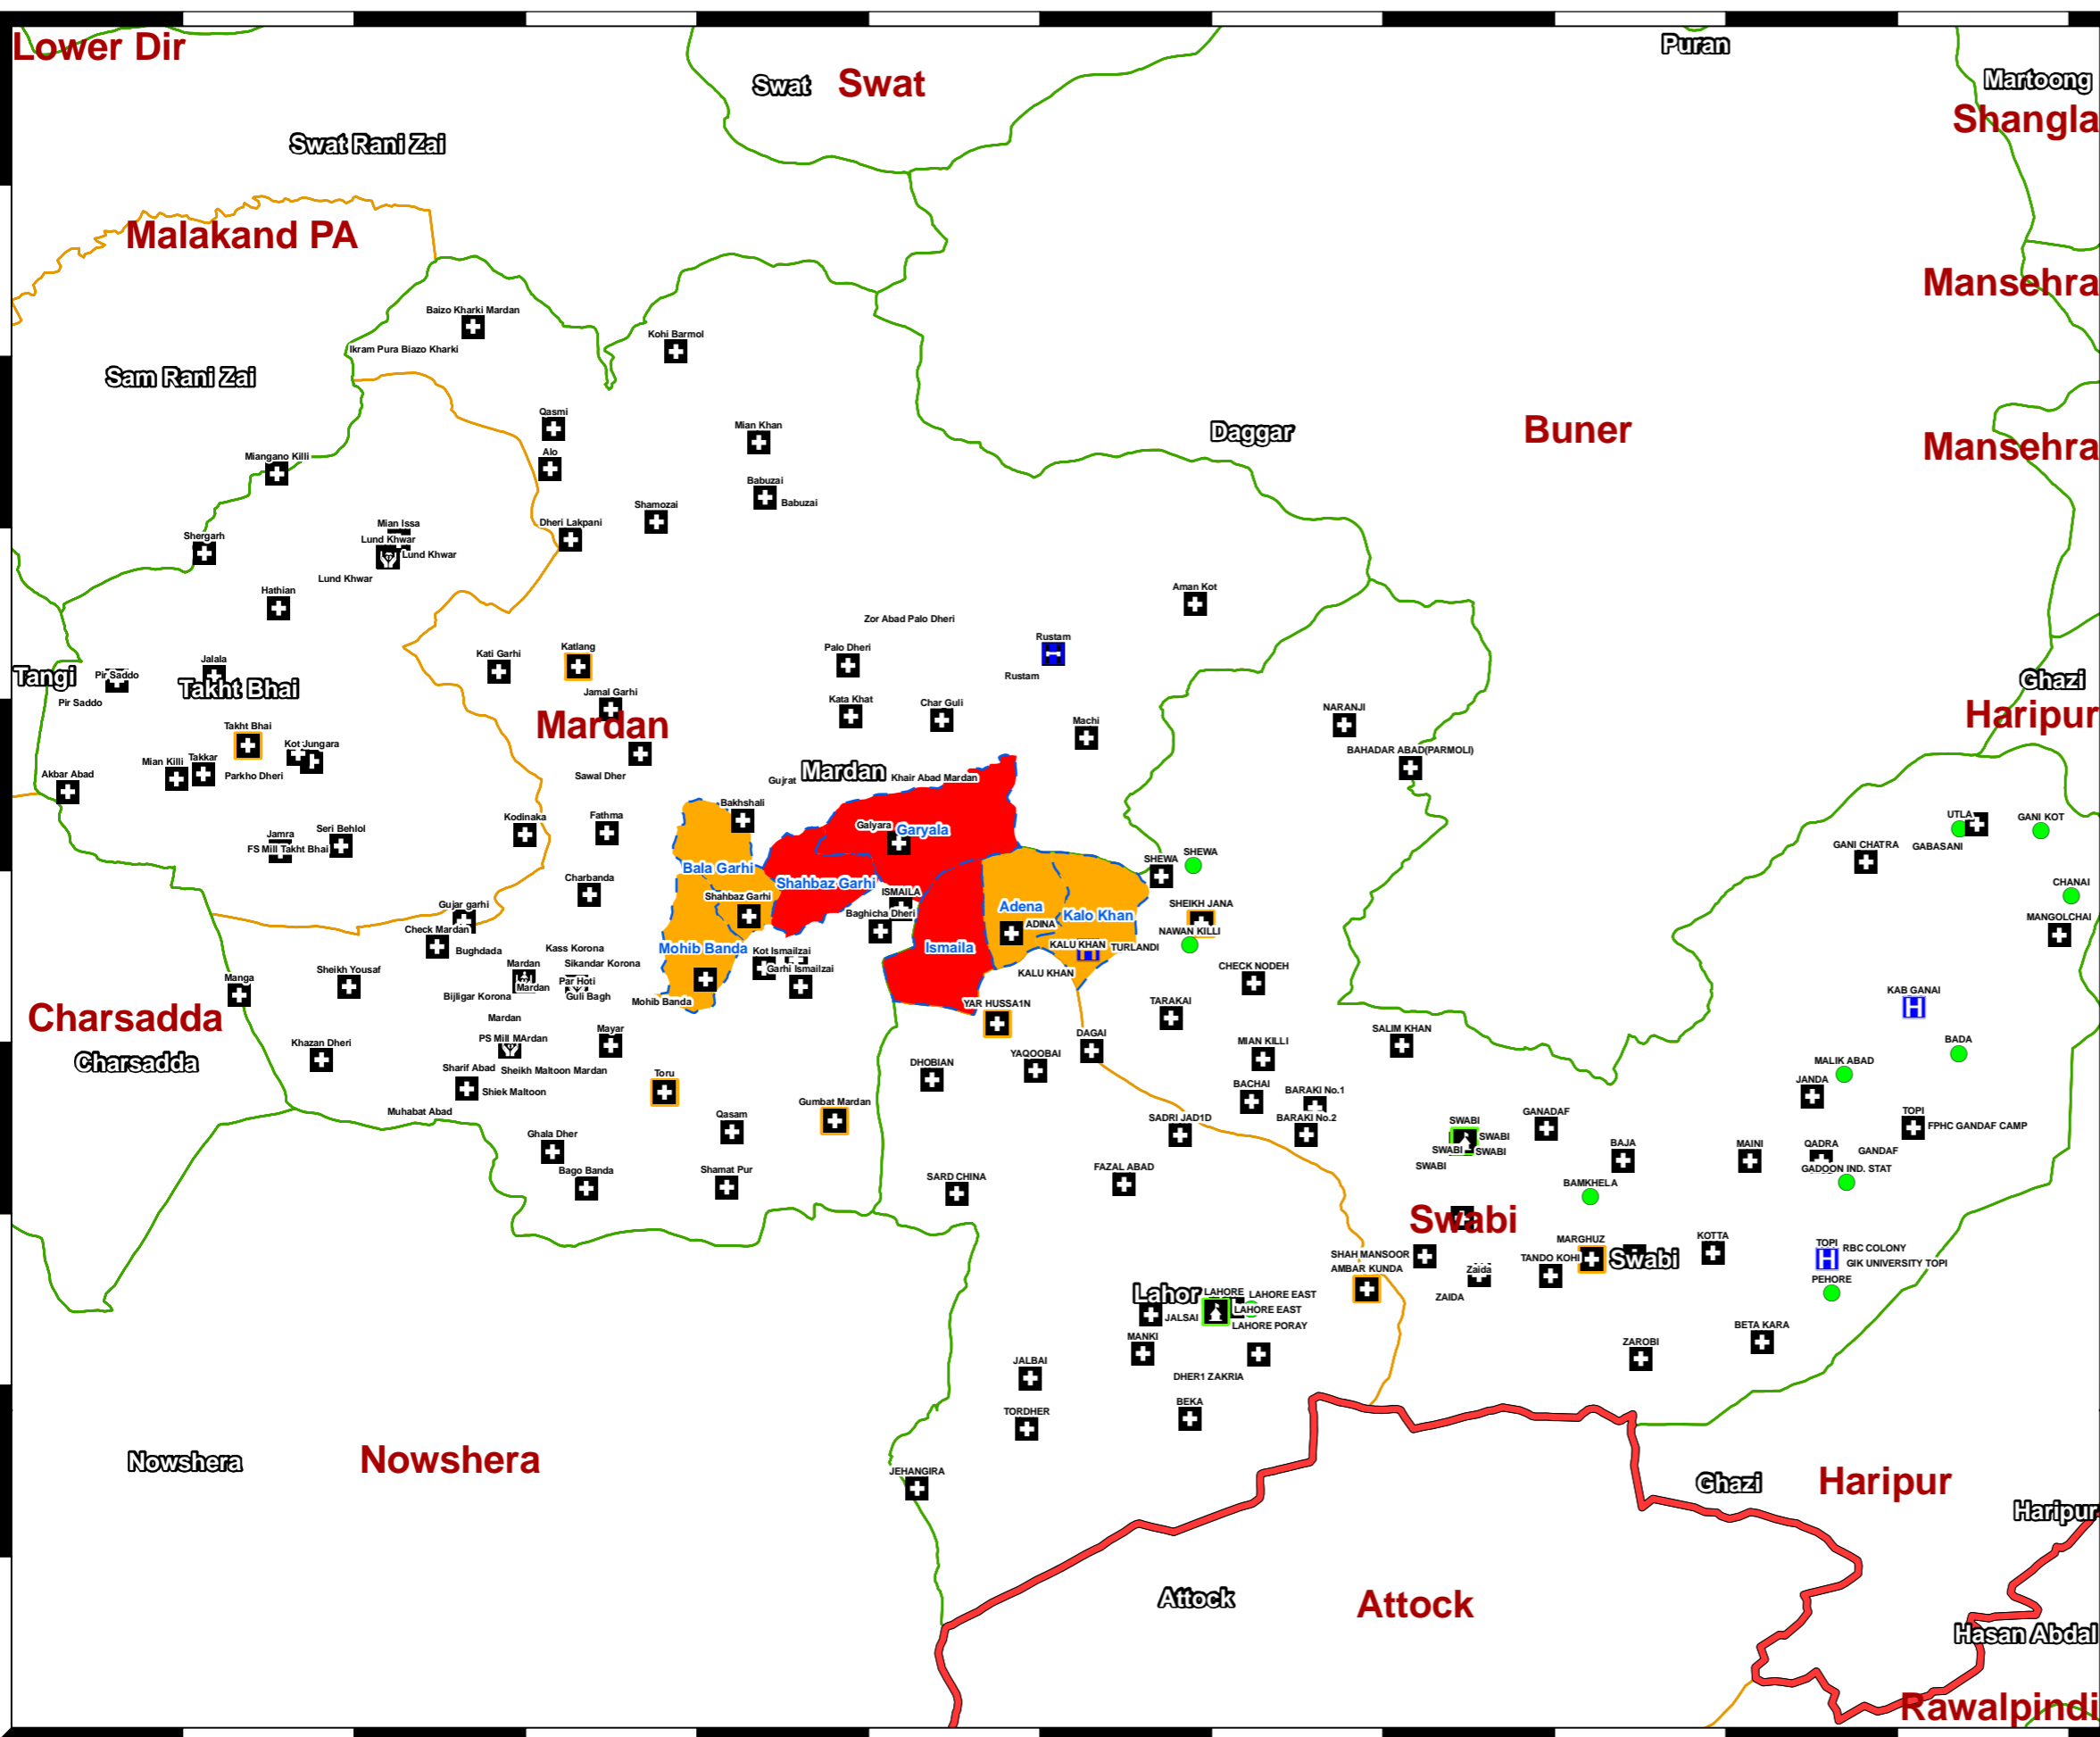

Pakistan: Flash floods in Swabi and Mardan District- North West Frontier Province

The following are the worst affected Union councils having approximately 500 houses damaged affecting 35,000 people:

Ismaila in Swabi district
Garyala and Shahbaz Garhi in Mardan district

Less affected Union councils are as follows:
Kalo Khan, Adena in Swabi district
Mohib banda, Bala garhi in Mardan district

Legend

Type of health facilities

- DHQ
- THQ
- CH
- RHC
- BHU
- DISP
- MCH

Union council boundary

- Worst affected
- Less affected
- Tehsil boundary
- District boundary
- Province boundary
- Neighbour country

Produced by:
Information Management Unit, WHO-Pakistan

GIS data source: HIC, WHO
Data source: WHO, OCHA
Dated: 18 August, 2009

Scale: 1:344,644
1 inch equals 9 kilometers

Date created: August 18, 2009

WHO Map Num: WHO-Flood-321

The boundaries, names and the designation used on this map do not imply official endorsement or acceptance by the United Nations.