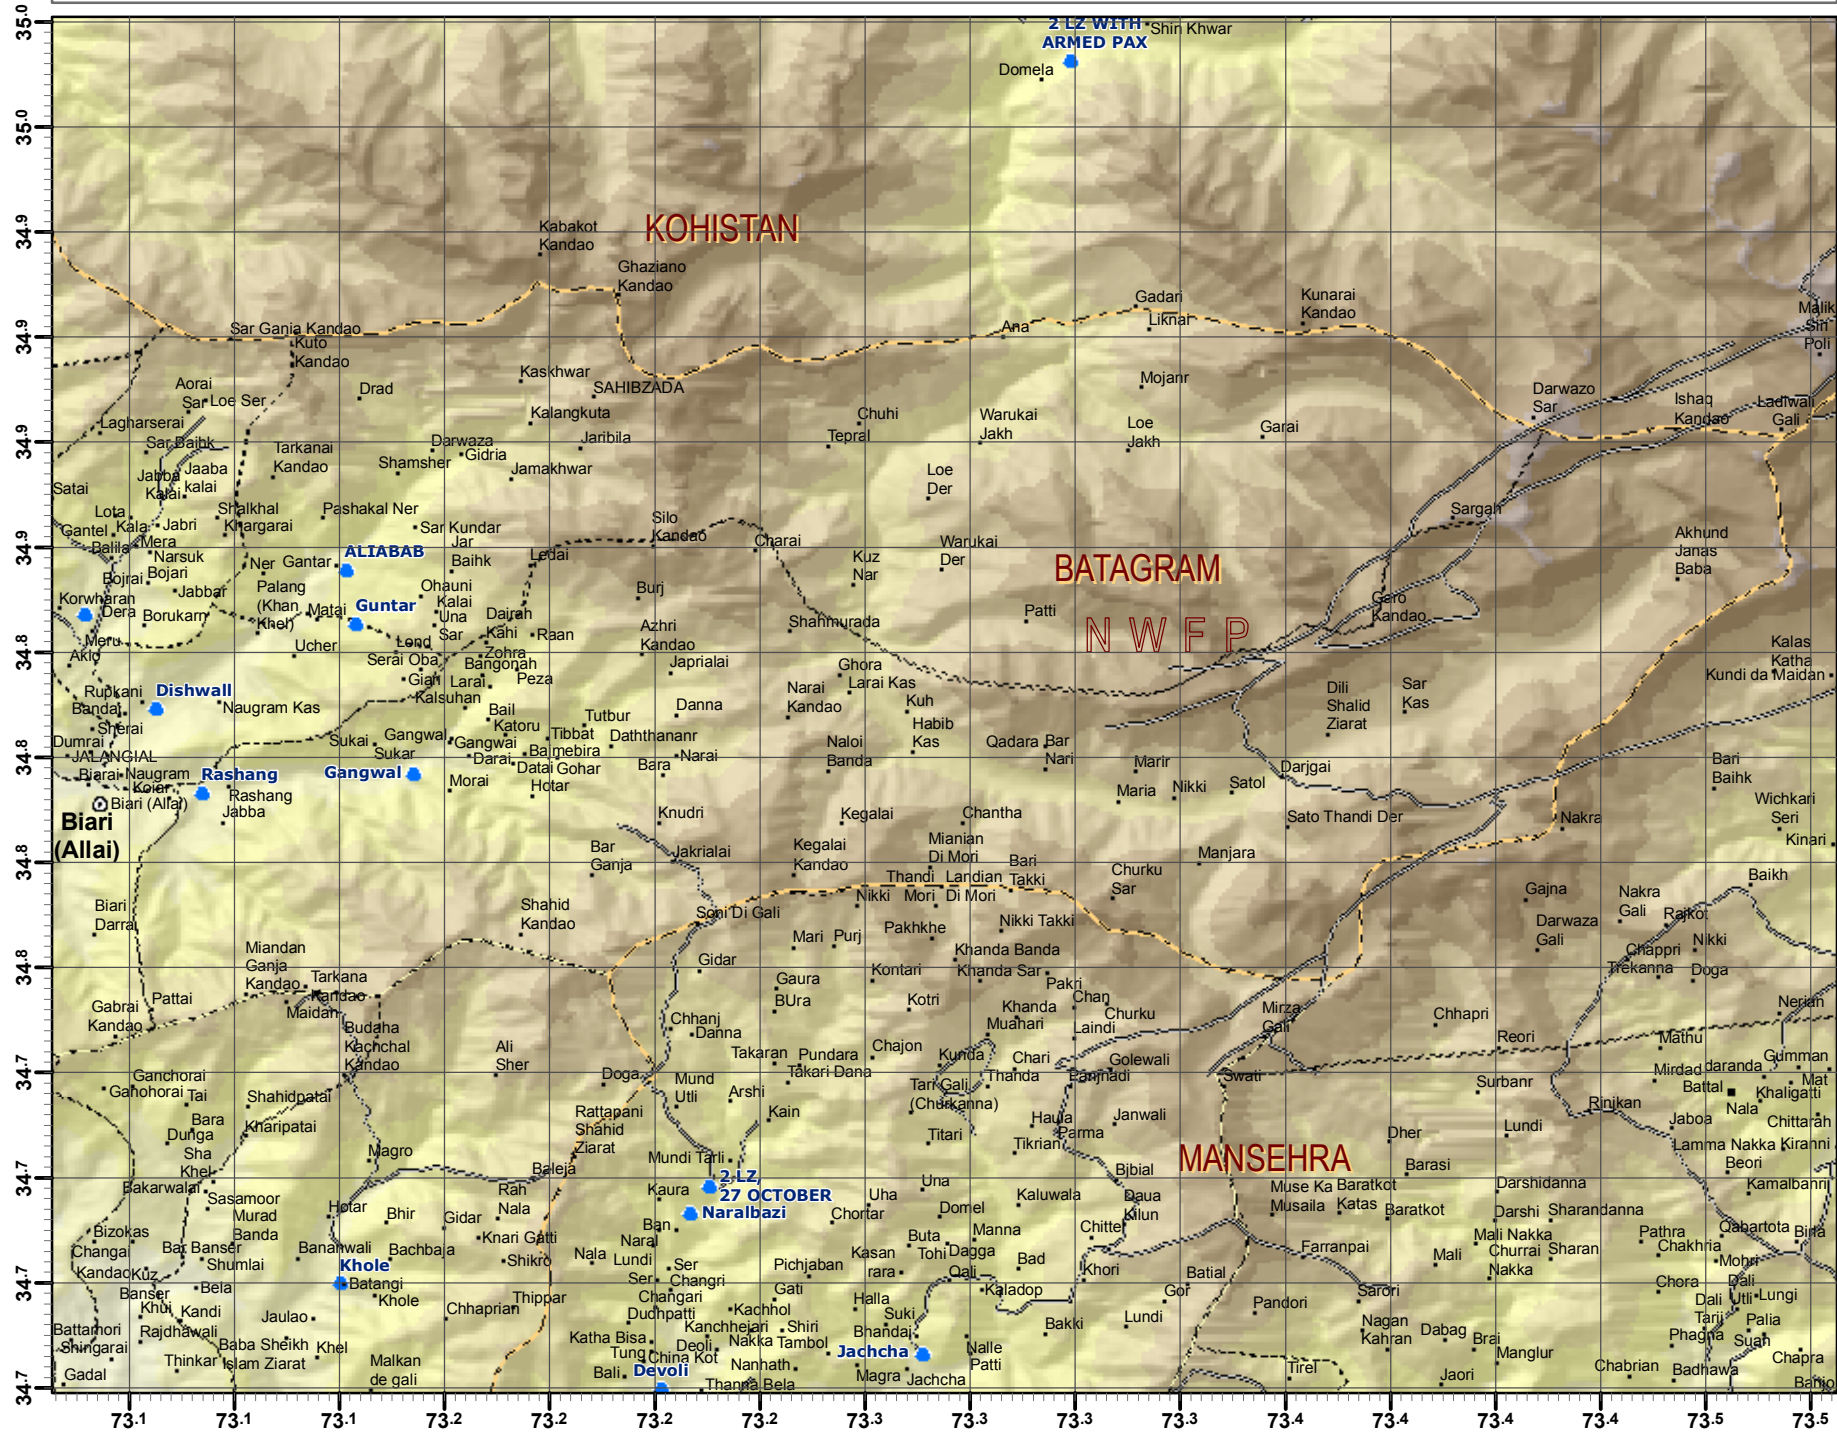

Battagram District, East

Produced by Brody Dittmore
United Nations Joint Logistics Centre, Pakistan, VVAF
3, Street 2, F-8/3, Islamabad
UNJLCCMaps@googlemail.com

- District capital
- Tehsil capital
- Union Council capital
- Significant location
- Settlement
- ⊙ Helipad
- UNJLC Hubs
- EDP
- FASS
- Urban area
- Road Status
- Event
- Open
- Impassable
- Roads
- Type
- Primary
- Secondary
- Tertiary
- Unknown
- Line of Control
- Province
- District
- Tehsil
- Union Council
- Elevation (metres)
- Below 500
- 500 - 1,000
- 1,000 - 1,500
- 1,500 - 2,000
- 2,000 - 2,500
- 2,500 - 3,000
- 3,000 - 3,500
- 3,500 - 4,000
- 4,000 - 4,500
- 4,500 - 5,000
- 5,000 - 5,500
- 5,500 - 6,000
- 6,000 - 6,500
- 6,500 - 7,000
- Over 7,000

Label Styles

PROVINCE LABEL
DISTRICT LABEL
TEHSIL LABEL

1:200,000

Version 1.0

Produced through the generous support of: